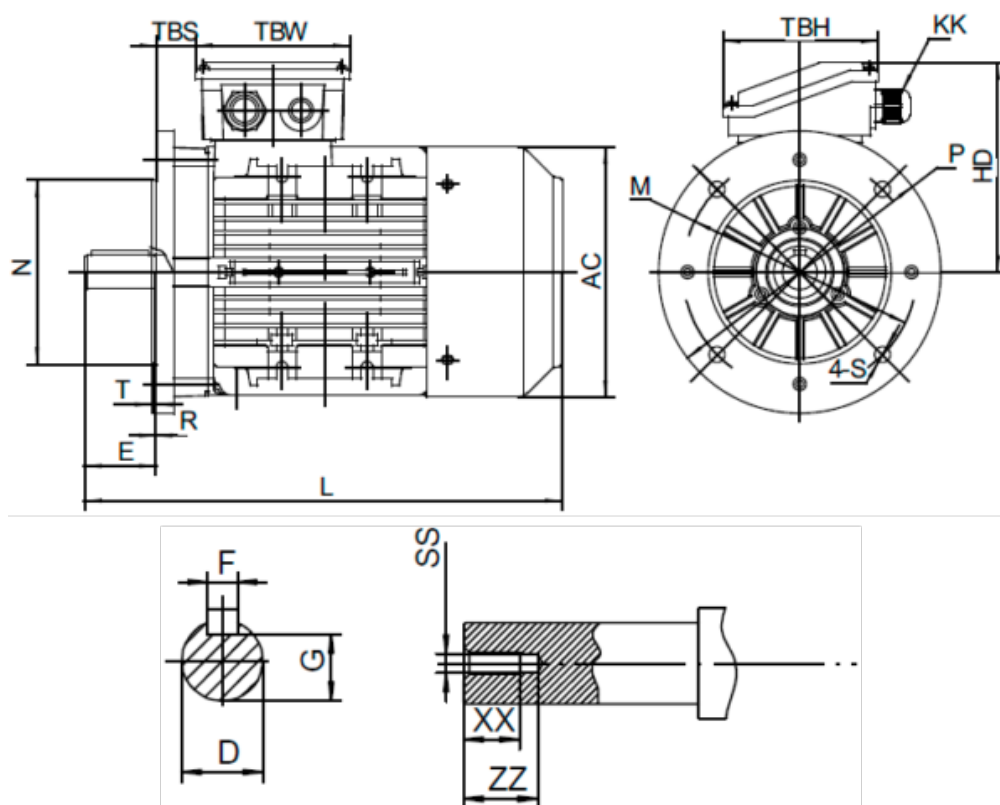

Data Sheet

Article number: 2518018504240140

Description: Kleedrive T3A 160L2-4 18.5kw 1400 rpm UL/CSA
3x400/690V 50 HZ IP55 B5 Eff=82,7%

Measures

AA = 314	L = 616/660	TBH = 148
AC = Ø314	M = Ø300	TBS = 64
AD = 391	N = Ø250	TBW = 148
D = Ø42	P = Ø350	XX = 36
E = 110	R = 0	ZZ = 45
F = 12	S = Ø19	
G = 37	SS = M16	
HD = 231	T = 5	